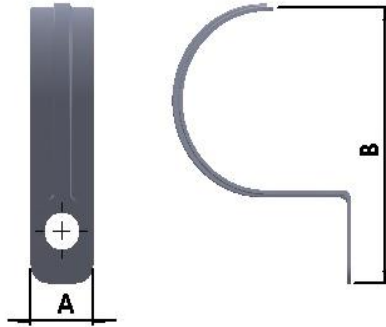

TECHNICAL SPECIFICATION

EMT Strap

Used to clamp EMT Conduit

Material: Steel

Finish: Electrogalvanized

CATNO.	SIZE	DIMENSIONS	
		A	B
EST050	1/2"	50.25	23.10
EST075	3/4"	59.87	23.70
EST100	1"	66.90	25.75
EST125	1-1/4"	78.50	40.00
EST150	1-1/2"	94.00	52.00
EST200	2"		

** All dimensions in mm